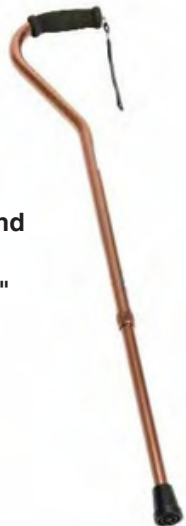

Sizes:

44-52" (adult)
37-45" (youth)
34-42" (child)

Forearm crutches

Product codes: W523/W524

- Leg and forearm section adjust independently for optimal sizing.
- Hand grips are comfortable and durable.
- Extra large tip for added stability.

Sizes:

37-47" (W523)
34-47" (W524)

Offset handle aluminium cane

Product code: W220

- Foam grip provides comfort and security.
- Handle height adjusts from 29" to 38".

Size:

29-38"

Folding walker