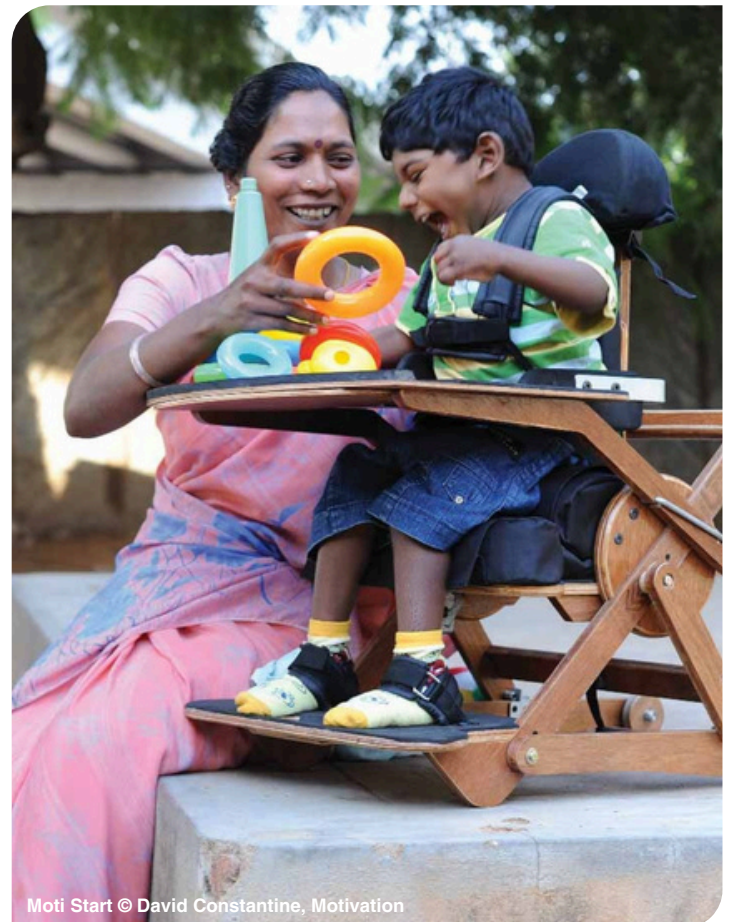

Moti Start © David Constantine, Motivation